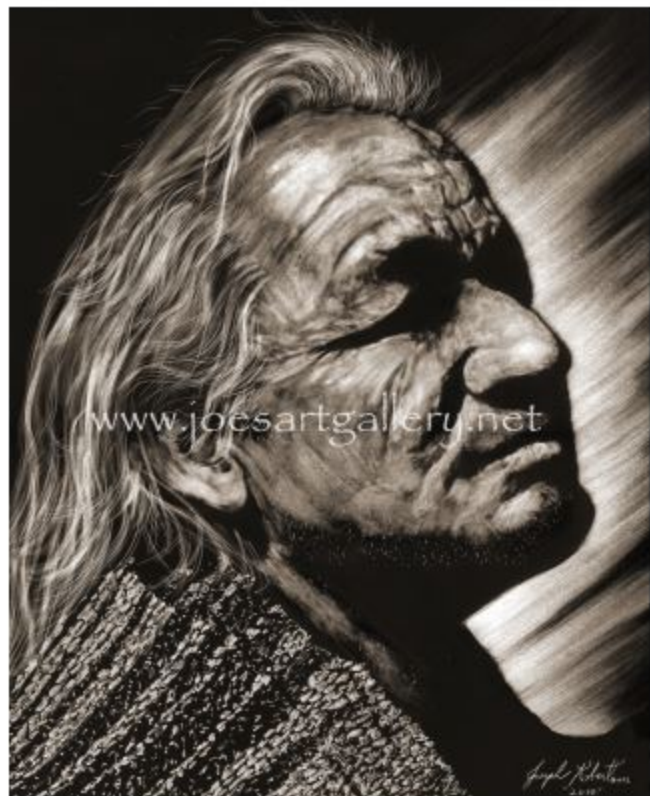

JOSEPH ROBERTSON

SCRATCHBOARD ARTIST

2019 Catalog

Subset: Native American

To place an order, contact Joseph at 928-308-0254

JoesArt@msn.com

Images are sharper than they appear in this downloadable catalog.

PRODUCT CODE	DEFINITION
S (Small)	small print – 5x7 image printed on archival 8x10 paper, matted to fit any standard 8x10 frame. small canvas – 8x10 image to edge of canvas face. 1.25" sides are color.
M (Medium)	medium print – 7x10 or 8x10 image printed on archival 11x14 paper, matted to fit any standard 11x14 frame. medium canvas – 11x14 image to edge of canvas face. 1.25" sides are color.
L (Large)	large print – 11x14 or 10x15 image printed on archival 13x19 paper, heat mounted and matted to fit into any standard 16x20 frame. Canvas is 16x20.
XL (Extra Large)	extra large print – 12x16 or 13x19 image printed on 13x19 paper, heat mounted and matted to fit into any 18x24 or 20x24 frame. Canvas is 20x30.

Year Etched: 2007

**Limited Edition
or Open Run:** LimEd of 500

**Sizes and
Available Prints** Original 16x20 SOLD
Large
Med

THE PRAYER

Name: THE PRAYER

Code: PRAY

Year Etched: 2010

**Limited Edition
or Open Run:** LimEd of 500

**Sizes and
Available Prints** Original 16x20 SOLD
Large
Med

SIOUX ELDER

Name: SIOUX ELDER

Code: SESB

Year Etched: 2004

**Limited Edition
or Open Run:** LimEd

**Sizes and
Available Prints**

Original 8x10	SOLD
Large	500
Med	500