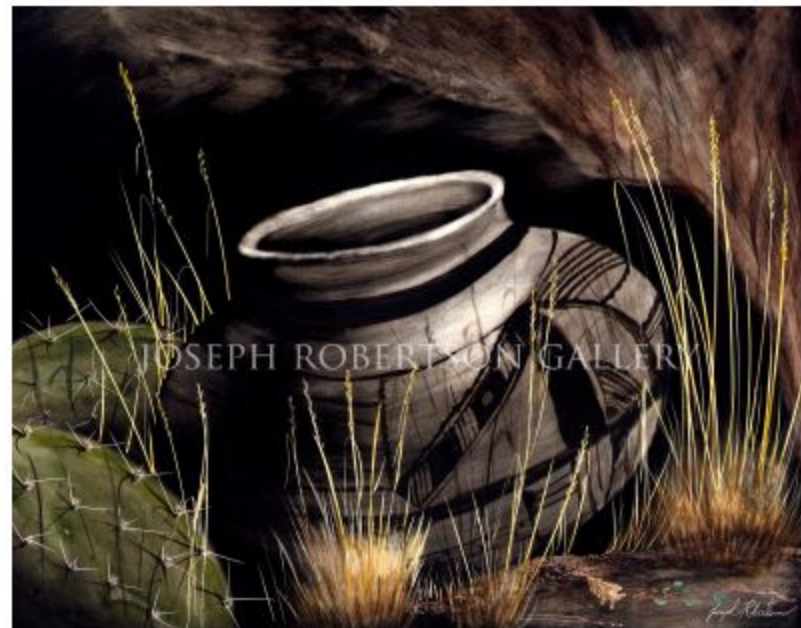

JOSEPH ROBERTSON

SCRATCHBOARD ARTIST

2019 Catalog

Subset: Native American

To place an order, contact Joseph at 928-308-0254

JoesArt@msn.com

Images are sharper than they appear in this downloadable catalog.

PRODUCT CODE	DEFINITION
S (Small)	small print – 5x7 image printed on archival 8x10 paper, matted to fit any standard 8x10 frame. small canvas – 8x10 image to edge of canvas face. 1.25" sides are color.
M (Medium)	medium print – 7x10 or 8x10 image printed on archival 11x14 paper, matted to fit any standard 11x14 frame. medium canvas – 11x14 image to edge of canvas face. 1.25" sides are color.
L (Large)	large print – 11x14 or 10x15 image printed on archival 13x19 paper, heat mounted and matted to fit into any standard 16x20 frame. Canvas is 16x20.
XL (Extra Large)	extra large print – 12x16 or 13x19 image printed on 13x19 paper, heat mounted and matted to fit into any 18x24 or 20x24 frame. Canvas is 20x30.

Interested in buying an original scratchboard etching? Call Joseph for prices.

ANASAZI POT

Name: ANASAZI POT

Code: APOT

Year Etched: 2010

**Limited Edition
or Open Run:** Open

**Sizes and
Available Prints** Original 11x14 SOLD
Large
Med
Small