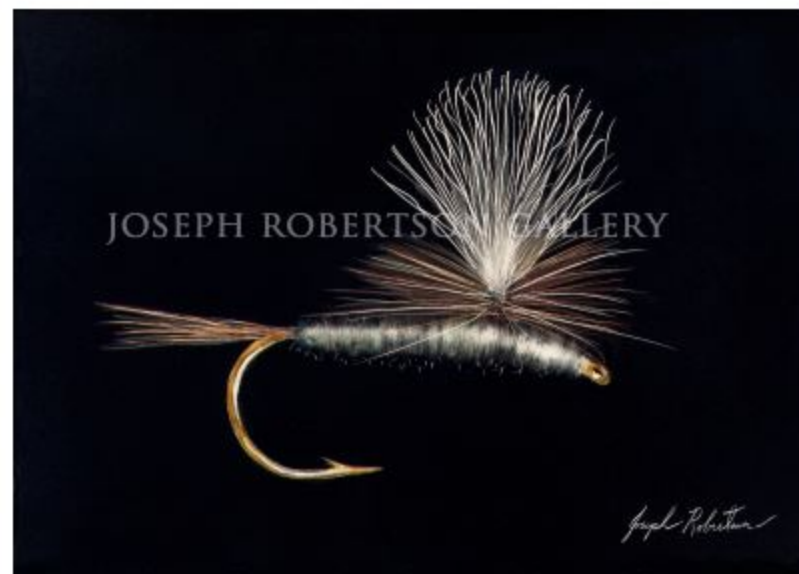

## NEW ADAMS FISHING FLY

**Name:** NEW ADAMS FISHING FLY

**Code:** NAFF

**Year Etched:** 2015

**Limited Edition  
or Open Run:** LimEd of 250

**Sizes and  
Available Prints** Original 5x7 SOLD  
Small 250

# OLD ADAMS FISHING FLY

**Name:** OLD ADAMS FISHING FLY

**Code:** OADF

**Year Etched:** 2010

**Limited Edition  
or Open Run:** LimEd of 250

**Sizes and  
Available Prints** Original 5x7 SOLD  
Small 250

# PARACHUTE ADAMS FISHING FLY

**Name:** PARACHUTE ADAMS FISHING FLY

**Code:** PAFF

**Year Etched:** 2015

**Limited Edition  
or Open Run:** Open

**Sizes and  
Available Prints** Original 5x7 SOLD 2015  
Small

# ROYAL WULFF FISHING FLY 18

**Name:** ROYAL WULFF FISHING FLY 18

**Code:** RW18

**Year Etched:** 2018

**Limited Edition  
or Open Run:** LimEd of 250

**Sizes and  
Available Prints:** Original 5x7 SOLD 2018  
Small